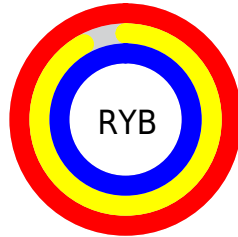

- Red (100%)
- Yellow (92%)
- Blue (100%)