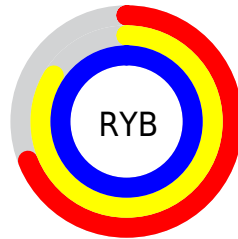

## Conversions Part 2

<b>Format</b>	<b>Color</b>
<b>RYB</b>	176, 215, 254
Decimal	11599614
CIELab	95.00, -23.63, -7.63
CIELCh	95, 24.830, 197.886
Yxy	87.6183, 0.2685, 0.3289
Android (android.graphics.Color)	4289789694 (0xFFB0FEFE)
YUV	230.6780, 11.4977, -47.9526
Hunter-Lab	93.6047, -27.3866, -2.4201

# Details

The CIELCh color **95, 24.830, 197.886** is a light color, and the websafe version is hex **99FFFF**. A complement of this color would be **79, 30.708, 22.028**, and the grayscale version is **92, 0.011, 296.813**.

A 20% lighter version of the original color is **99, 7.186, 199.043**, and **75, 24.865, 197.558** is the 20% darker color. If you saturate the color by 10%, you get **94, 31.507, 197.474**, and if you desaturate by 10%, it is **96, 17.353, 198.352**.

# Distribution

- Red (69%)
- Green (100%)
- Blue (100%)

- Red (69%)
- Yellow (84%)
- Blue (100%)

- Cyan (31%)
- Magenta (0%)
- Yellow (0%)
- Black (0%)

- Cyan (31%)
- Magenta (0%)
- Yellow (0%)