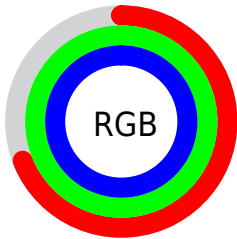

Distribution

- Red (69%)
- Green (100%)
- Blue (100%)