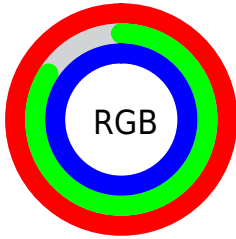

Distribution

- Red (100%)
- Green (84%)
- Blue (100%)