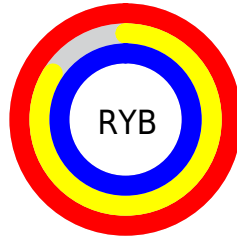

## Conversions Part 2

<b>Format</b>	<b>Color</b>
<a href="#">RYB</a>	<a href="#">255, 213, 255</a>
Decimal	<a href="#">16766463</a>
CIELab	<a href="#">90.00, 21.65, -14.97</a>
CIELCh	<a href="#">90, 26.319, 325.341</a>
Yxy	<a href="#">76.3034, 0.3146, 0.2881</a>
Android (android.graphics.Color)	<a href="#">4294956543 (0xFFFFD5FF)</a>
YUV	<a href="#">230.3460, 12.1544, 21.6216</a>
Hunter-Lab	<a href="#">87.3518, 17.4145, -10.2657</a>

# Details

The CIELCh color **90, 26.319, 325.341** is a light color, and the websafe version is hex **FFCCFF**. A complement of this color would be **96, 26.099, 143.421**, and the grayscale version is **91, 0.011, 296.813**.

A 20% lighter version of the original color is **100, 0.012, 296.813**, and **70, 26.308, 325.532** is the 20% darker color. If you saturate the color by 10%, you get **84, 42.120, 325.885**, and if you desaturate by 10%, it is **96, 10.094, 324.762**.

# Distribution

- Red (100%)
- Green (84%)
- Blue (100%)

- Red (100%)
- Yellow (84%)
- Blue (100%)

- Cyan (0%)
- Magenta (16%)
- Yellow (0%)
- Black (0%)

- Cyan (0%)
- Magenta (16%)
- Yellow (0%)