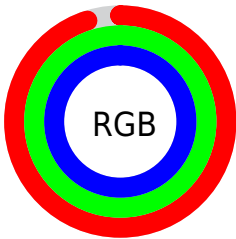

Distribution

- Red (95%)
- Green (100%)
- Blue (100%)