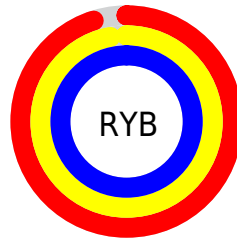

- Red (95%)
- Yellow (97%)
- Blue (100%)