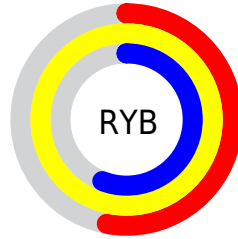

- Red (53%)
- Yellow (100%)
- Blue (56%)