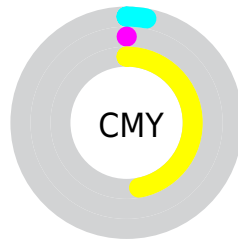

A 20% lighter version of the original color is **99, 32.214, 107.726**, and **77, 57.849, 108.205** is the 20% darker color. If you saturate the color by 10%, you get **97, 69.401, 107.738**, and if you desaturate by 10%, it is **97, 46.264, 109.317**.

# Distribution

- Red (97%)
- Green (100%)
- Blue (53%)

- Red (53%)
- Yellow (100%)
- Blue (56%)

- Cyan (3%)
- Magenta (0%)
- Yellow (46%)
- Black (0%)

- Cyan (3%)
- Magenta (0%)
- Yellow (47%)

# Brightness & Saturation Gradients

These gradients show how the CIELCh color 97, 58.219, 108.486 changes by changing the brightness by 10 percent. The first figure shows a shift by +10% for each color and the second figure -10%.