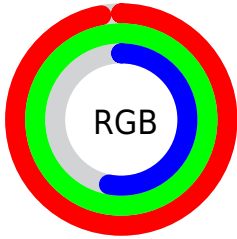

Distribution

- Red (97%)
- Green (100%)
- Blue (53%)