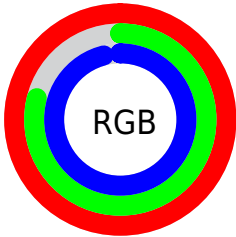

Distribution

- Red (100%)
- Green (79%)
- Blue (96%)