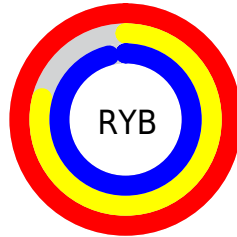

- Red (100%)
- Yellow (79%)
- Blue (96%)