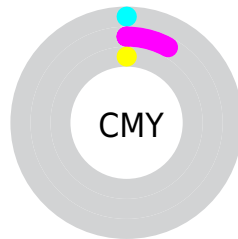

A 20% lighter version of the original color is **100, 0.012, 296.813**, and **75, 11.801, 324.918** is the 20% darker color. If you saturate the color by 10%, you get **89, 27.837, 325.396**, and if you desaturate by 10%, it is **100, 0.634, 144.904**.

Distribution

- Red (100%)
- Green (92%)
- Blue (100%)

- Red (100%)
- Yellow (92%)
- Blue (100%)

- Cyan (0%)
- Magenta (7%)
- Yellow (0%)
- Black (0%)

- Cyan (0%)
- Magenta (8%)
- Yellow (0%)

Brightness & Saturation Gradients

These gradients show how the CIELCh color 95, 11.855, 324.828 changes by changing the brightness by 10 percent. The first figure shows a shift by +10% for each color and the second figure -10%.

Similar to the brightness gradients but the following saturation gradients show a change of the CIELCh color 95, 11.855, 324.828 by changing the saturation by 10% instead.