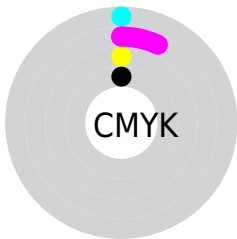

Details

The CIELCh color **95, 11.855, 324.828** is a light color, and the websafe version is hex FFFFFFFF. A complement of this color would be **98, 11.831, 144.030**, and the grayscale version is **96, 0.011, 296.813**.

A 20% lighter version of the original color is **100, 0.012, 296.813**, and **75, 11.801, 324.918** is the 20% darker color. If you saturate the color by 10%, you get **89, 27.837, 325.396**, and if you desaturate by 10%, it is **100, 0.634, 144.904**.

Distribution

- Red (100%)
- Green (92%)
- Blue (100%)

- Red (100%)
- Yellow (92%)
- Blue (100%)

- Cyan (0%)
- Magenta (7%)
- Yellow (0%)
- Black (0%)

- Cyan (0%)
- Magenta (8%)
- Yellow (0%)

Brightness & Saturation Gradients