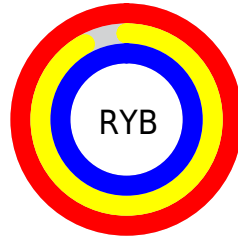

- Red (100%)
- Yellow (92%)
- Blue (100%)