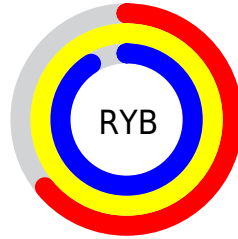

- Red (64%)
- Yellow (100%)
- Blue (91%)