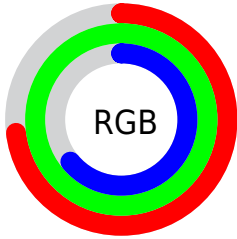

Distribution

- Red (73%)
- Green (100%)
- Blue (64%)