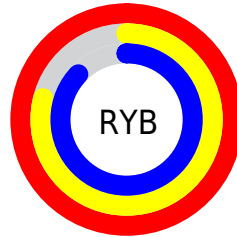

# Details

The CIELCh color **86, 22.201, 351.679** is a light color, and the websafe version is hex **FFCCCC**. A complement of this color would be **96, 21.285, 167.684**, and the grayscale version is **87, 0.010, 296.813**.

A 20% lighter version of the original color is **100, 0.012, 296.813**, and **66, 22.139, 351.932** is the 20% darker color. If you saturate the color by 10%, you get **80, 33.170, 352.905**, and if you desaturate by 10%, it is **92, 11.392, 350.604**.

# Distribution

Red (100%)

Green (79%)

Blue (87%)

Red (100%)

Yellow (79%)

Blue (87%)

Cyan (0%)