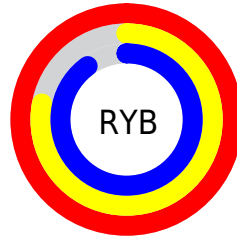

# Details

The CIELCh color **86, 24.946, 344.077** is a light color, and the websafe version is hex **FFCCFF**. A complement of this color would be **96, 24.357, 160.323**, and the grayscale version is **88, 0.010, 296.813**.

A 20% lighter version of the original color is **100, 0.012, 296.813**, and **66, 24.975, 343.905** is the 20% darker color. If you saturate the color by 10%, you get **80, 36.647, 345.120**, and if you desaturate by 10%, it is **92, 13.268, 343.138**.

# Distribution

Red (100%)

Green (78%)

Blue (90%)

Red (100%)

Yellow (78%)

Blue (90%)

Cyan (0%)