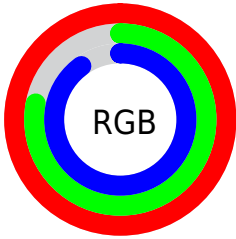

Distribution

Red (100%)

Green (78%)

Blue (90%)