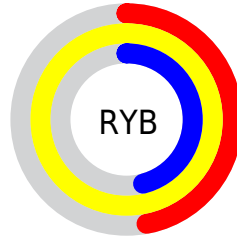

## Conversions Part 2

<b>Format</b>	<b>Color</b>
<b>R<sub>YB</sub></b>	120, 255, 118
Decimal	16776566
CIE <sub>Lab</sub>	97.00, -16.37, 63.72
CIE <sub>LCh</sub>	97, 65.790, 104.404
Yxy	92.4403, 0.3918, 0.4567
Android (android.graphics.Color)	4294966646 (0xFFFFFD76)
YUV	238.2080, -59.2625, 14.7266
Hunter-Lab	96.1459, -21.0317, 48.3880

# Details

The CIELCh color **97, 65.790, 104.404** is a light color, and the websafe version is hex **FFFF66**. A complement of this color would be **56, 76.624, 297.896**, and the grayscale version is **94, 0.011, 296.813**.

A 20% lighter version of the original color is **98, 40.585, 107.080**, and **77, 65.881, 104.455** is the 20% darker color. If you saturate the color by 10%, you get **97, 76.041, 103.595**, and if you desaturate by 10%, it is **97, 54.471, 105.307**.

# Distribution

- Red (100%)
- Green (99%)
- Blue (46%)

- Red (47%)
- Yellow (100%)
- Blue (46%)

- Cyan (0%)
- Magenta (1%)
- Yellow (54%)
- Black (0%)

- Cyan (0%)
- Magenta (1%)
- Yellow (54%)