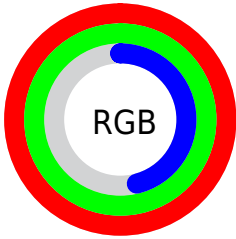

Distribution

- Red (100%)
- Green (99%)
- Blue (46%)