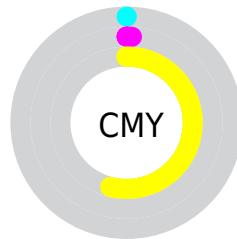

# Details

The CIELCh color **97, 65.790, 104.404** is a light color, and the websafe version is hex **FFFF66**. A complement of this color would be **56, 76.624, 297.896**, and the grayscale version is **94, 0.011, 296.813**.

A 20% lighter version of the original color is **98, 40.585, 107.080**, and **77, 65.881, 104.455** is the 20% darker color. If you saturate the color by 10%, you get **97, 76.041, 103.595**, and if you desaturate by 10%, it is **97, 54.471, 105.307**.

# Distribution

- Red (100%)
- Green (99%)
- Blue (46%)

- Red (47%)
- Yellow (100%)
- Blue (46%)

- Cyan (0%)
- Magenta (1%)
- Yellow (54%)
- Black (0%)

- Cyan (0%)
- Magenta (1%)
- Yellow (54%)

# Brightness & Saturation Gradients

These gradients show how the CIELCh color 97, 65.790, 104.404 changes by changing the brightness by 10 percent. The first figure shows a shift by +10% for each color and the second figure -10%.