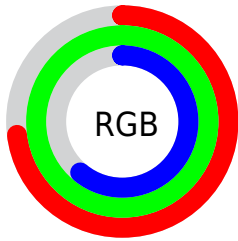

Distribution

- Red (73%)
- Green (100%)
- Blue (61%)