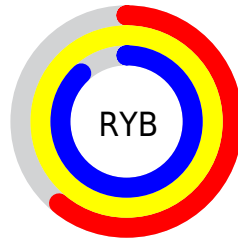

- Red (61%)
- Yellow (100%)
- Blue (88%)