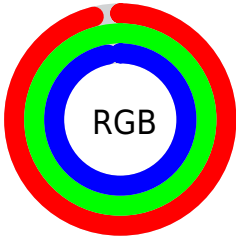

Distribution

- Red (96%)
- Green (100%)
- Blue (97%)