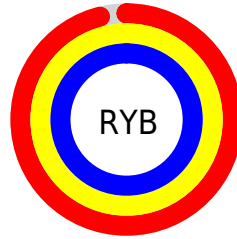

- Red (96%)
- Yellow (99%)
- Blue (100%)