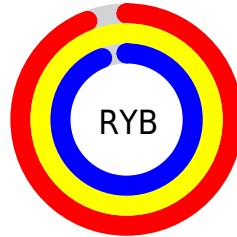

- Red (94%)
- Yellow (100%)
- Blue (94%)