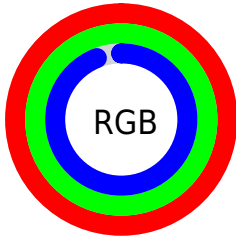

Distribution

- Red (100%)
- Green (99%)
- Blue (94%)