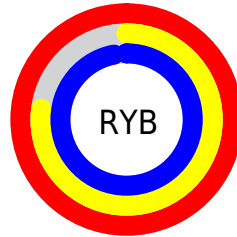

# Details

The CIELCh color  $86, 34.362, 329.720$  is a light color, and the websafe version is hex `FFCCFF`. A complement of this color would be  $95, 34.007, 146.052$ , and the grayscale version is  $88, 0.010, 296.813$ .

A 20% lighter version of the original color is  $100, 1.250, 324.238$ , and  $66, 34.226, 329.135$  is the 20% darker color. If you saturate the color by 10%, you get  $80, 48.737, 329.606$ , and if you desaturate by 10%, it is  $92, 19.195, 328.391$ .

# Distribution

Red (100%)

Green (77%)

Blue (97%)

Red (100%)

Yellow (77%)

Blue (97%)

Cyan (0%)