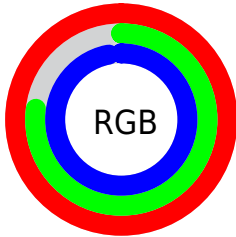

Distribution

Red (100%)

Green (77%)

Blue (97%)