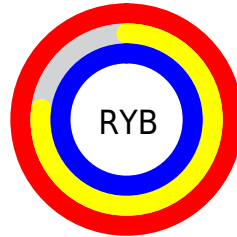

- Red (100%)
- Yellow (77%)
- Blue (100%)