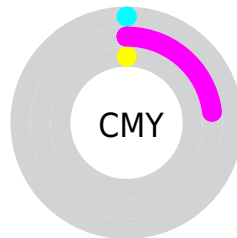

A 20% lighter version of the original color is  $100, 1.250, 324.238$ , and  $66, 36.183, 325.947$  is the 20% darker color. If you saturate the color by 10%, you get  $80, 52.153, 326.225$ , and if you desaturate by 10%, it is  $92, 20.366, 325.132$ .

# Distribution

- Red (100%)
- Green (77%)
- Blue (100%)

- Red (100%)
- Yellow (77%)
- Blue (100%)

- Cyan (0%)
- Magenta (23%)
- Yellow (0%)
- Black (0%)

- Cyan (0%)
- Magenta (23%)
- Yellow (0%)

# Brightness & Saturation Gradients

These gradients show how the CIELCh color 86, 36.378, 325.689 changes by changing the brightness by 10 percent. The first figure shows a shift by +10% for each color and the second figure -10%.