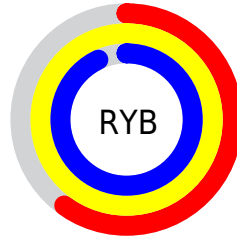

- Red (60%)
- Yellow (100%)
- Blue (93%)