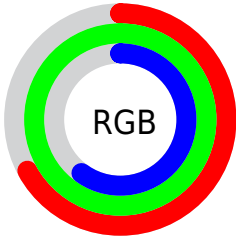

Distribution

- Red (67%)
- Green (100%)
- Blue (60%)