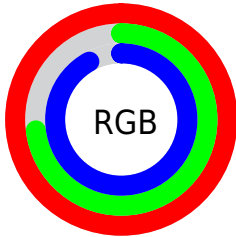

Distribution

- Red (100%)
- Green (73%)
- Blue (92%)