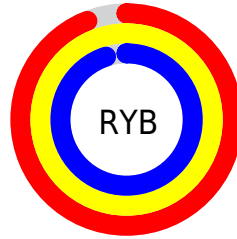

## Conversions Part 2

Format	Color
R <sub>Y</sub> B	239, 254, 241
Decimal	16580335
CIE Lab	99.00, -3.22, 6.92
CIE LCh	99, 7.635, 114.958
Yxy	97.4360, 0.3202, 0.3435
Android (android.graphics.Color)	4294770415 (0xFFFCFEED)
YUV	251.6920, -6.2572, 0.2701
Hunter-Lab	98.7097, -8.5163, 11.8167

# Details

The CIELCh color 99, 7.635, 114.958 is a light color, and the websafe version is hex FFFFFFFF. A complement of this color would be 95, 7.754, 295.893, and the grayscale version is 99, 0.012, 296.813.

A 20% lighter version of the original color is 100, 0.012, 296.813, and 79, 7.487, 115.252 is the 20% darker color. If you saturate the color by 10%, you get 98, 20.529, 114.192, and if you desaturate by 10%, it is 100, 0.885, 323.464.

# Distribution

- Red (99%)
- Green (100%)
- Blue (94%)

- Red (94%)
- Yellow (100%)
- Blue (95%)

- Cyan (1%)
- Magenta (0%)
- Yellow (6%)
- Black (1%)

- Cyan (1%)
- Magenta (1%)
- Yellow (6%)