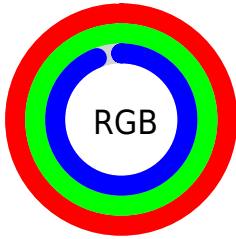

Distribution

- Red (99%)
- Green (100%)
- Blue (94%)