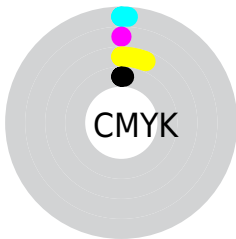

## Conversions Part 2

Format	Color
R <sub>Y</sub> B	239, 254, 241
Decimal	16580335
CIE Lab	99.00, -3.22, 6.92
CIE LCh	99, 7.635, 114.958
Yxy	97.4360, 0.3202, 0.3435
Android (android.graphics.Color)	4294770415 (0xFFFCFEED)
YUV	251.6920, -6.2572, 0.2701
Hunter-Lab	98.7097, -8.5163, 11.8167

# Details

The CIELCh color 99, 7.635, 114.958 is a light color, and the websafe version is hex FFFFFFFF. A complement of this color would be 95, 7.754, 295.893, and the grayscale version is 99, 0.012, 296.813.

A 20% lighter version of the original color is 100, 0.012, 296.813, and 79, 7.487, 115.252 is the 20% darker color. If you saturate the color by 10%, you get 98, 20.529, 114.192, and if you desaturate by 10%, it is 100, 0.885, 323.464.

# Distribution

- Red (99%)
- Green (100%)
- Blue (94%)

- Red (94%)
- Yellow (100%)
- Blue (95%)

- Cyan (1%)
- Magenta (0%)
- Yellow (6%)
- Black (1%)

- Cyan (1%)
- Magenta (1%)
- Yellow (6%)