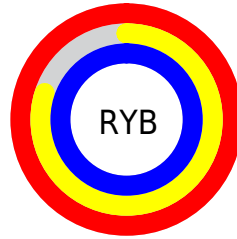

## Conversions Part 2

<b>Format</b>	<b>Color</b>
<a href="#">RYB</a>	<a href="#">255, 205, 255</a>
Decimal	<a href="#">16764415</a>
CIELab	<a href="#">88.00, 26.37, -18.10</a>
CIELCh	<a href="#">88, 31.983, 325.537</a>
Yxy	<a href="#">72.0653, 0.3151, 0.2792</a>
Android (android.graphics.Color)	<a href="#">4294954495 (0xFFFFCDFF)</a>
YUV	<a href="#">225.6500, 14.4696, 25.7400</a>
Hunter-Lab	<a href="#">84.8913, 22.4071, -13.7047</a>

# Details

The CIELCh color **88, 31.983, 325.537** is a light color, and the websafe version is hex **FFCCFF**. A complement of this color would be **96, 31.619, 143.164**, and the grayscale version is **90, 0.011, 296.813**.

A 20% lighter version of the original color is **100, 0.012, 296.813**, and **68, 31.572, 325.751** is the 20% darker color. If you saturate the color by 10%, you get **82, 47.557, 326.069**, and if you desaturate by 10%, it is **94, 15.592, 324.963**.

# Distribution

- Red (100%)
- Green (80%)
- Blue (100%)

- Red (100%)
- Yellow (80%)
- Blue (100%)

- Cyan (0%)
- Magenta (20%)
- Yellow (0%)
- Black (0%)

- Cyan (0%)
- Magenta (20%)
- Yellow (0%)