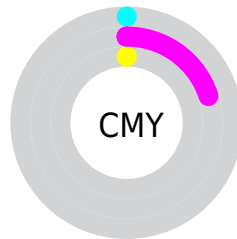

# Details

The CIELCh color **88, 31.983, 325.537** is a light color, and the websafe version is hex **FFCCFF**. A complement of this color would be **96, 31.619, 143.164**, and the grayscale version is **90, 0.011, 296.813**.

A 20% lighter version of the original color is **100, 0.012, 296.813**, and **68, 31.572, 325.751** is the 20% darker color. If you saturate the color by 10%, you get **82, 47.557, 326.069**, and if you desaturate by 10%, it is **94, 15.592, 324.963**.

# Distribution

- Red (100%)
- Green (80%)
- Blue (100%)

- Red (100%)
- Yellow (80%)
- Blue (100%)

- Cyan (0%)
- Magenta (20%)
- Yellow (0%)
- Black (0%)

- Cyan (0%)
- Magenta (20%)
- Yellow (0%)

# Brightness & Saturation Gradients

These gradients show how the CIELCh color 88, 31.983, 325.537 changes by changing the brightness by 10 percent. The first figure shows a shift by +10% for each color and the second figure -10%.