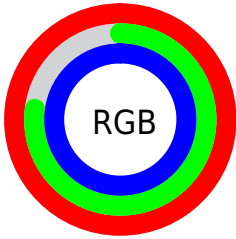

Distribution

- Red (100%)
- Green (77%)
- Blue (100%)