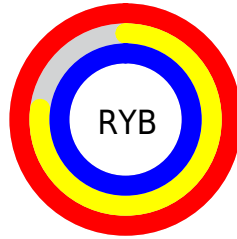

- Red (100%)
- Yellow (77%)
- Blue (100%)