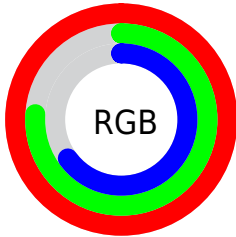

Distribution

Red (100%)

Green (76%)

Blue (65%)