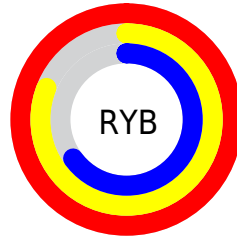

## Conversions Part 2

Format	Color
<a href="#">RYB</a>	<a href="#">254, 206, 165</a>
Decimal	<a href="#">16695717</a>
CIELab	<a href="#">83.00, 18.19, 22.55</a>
CIELCh	<a href="#">83, 28.970, 51.104</a>
Yxy	<a href="#">62.1629, 0.3862, 0.3585</a>
Android (android.graphics.Color)	<a href="#">4294885797 (0xFFFECA5)</a>
YUV	<a href="#">208.0470, -21.2222, 40.3008</a>
Hunter-Lab	<a href="#">78.8435, 13.6350, 21.9148</a>

# Details

The CIELCh color **83, 28.970, 51.104** is a light color, and the websafe version is hex **FFCC99**. A complement of this color would be **87, 23.445, 237.391**, and the grayscale version is **84, 0.010, 296.813**.

A 20% lighter version of the original color is **98, 15.330, 102.116**, and **63, 29.156, 50.646** is the 20% darker color. If you saturate the color by 10%, you get **78, 38.721, 50.659**, and if you desaturate by 10%, it is **88, 19.900, 51.658**.

# Distribution

Red (100%)

Green (76%)

Blue (65%)

Red (100%)

Yellow (81%)

Blue (65%)

Cyan (0%)