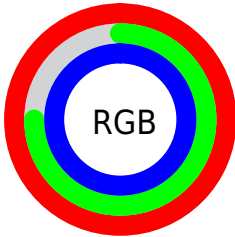

Distribution

- Red (100%)
- Green (75%)
- Blue (100%)