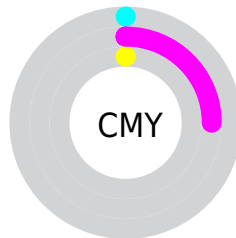

# Details

The CIELCh color **85, 38.882, 325.774** is a light color, and the websafe version is hex **FFCCFF**. A complement of this color would be **94, 38.865, 142.796**, and the grayscale version is **87, 0.010, 296.813**.

A 20% lighter version of the original color is **99, 3.736, 324.489**, and **65, 38.784, 326.054** is the 20% darker color. If you saturate the color by 10%, you get **79, 54.571, 326.306**, and if you desaturate by 10%, it is **91, 22.899, 325.220**.

# Distribution

- Red (100%)
- Green (75%)
- Blue (100%)

- Red (100%)
- Yellow (75%)
- Blue (100%)

- Cyan (0%)
- Magenta (24%)
- Yellow (0%)
- Black (0%)

- Cyan (0%)
- Magenta (25%)
- Yellow (0%)

# Brightness & Saturation Gradients

These gradients show how the CIELCh color 85, 38.882, 325.774 changes by changing the brightness by 10 percent. The first figure shows a shift by +10% for each color and the second figure -10%.