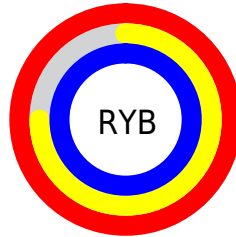

- Red (100%)
- Yellow (75%)
- Blue (100%)