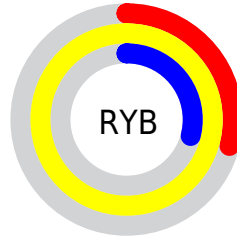

## Conversions Part 2

<b>Format</b>	<b>Color</b>
<b>R<sub>YB</sub></b>	75, 255, 74
Decimal	16776778
CIE <sub>Lab</sub>	97.00, -19.46, 80.80
CIE <sub>LCh</sub>	97, 83.111, 103.543
Yxy	92.4403, 0.4084, 0.4856
Android (android.graphics.Color)	4294966858 (0xFFFFFE4A)
YUV	233.7790, -78.7710, 18.6108
Hunter-Lab	96.1459, -23.9184, 54.8584

# Details

The CIELCh color **97, 83.111, 103.543** is a light color, and the websafe version is hex **FFFF33**. The color can be described as light washed yellow. A complement of this color would be **44, 104.653, 302.072**, and the grayscale version is **93, 0.011, 296.813**.

A 20% lighter version of the original color is **98, 59.517, 105.622**, and **77, 80.134, 104.110** is the 20% darker color. If you saturate the color by 10%, you get **97, 90.174, 103.010**, and if you desaturate by 10%, it is **97, 73.939, 104.243**.

# Distribution

- Red (100%)
- Green (100%)
- Blue (29%)

- Red (29%)
- Yellow (100%)
- Blue (29%)

- Cyan (0%)
- Magenta (0%)
- Yellow (71%)
- Black (0%)

- Cyan (0%)
- Magenta (0%)
- Yellow (71%)