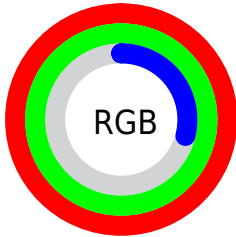

Distribution

- Red (100%)
- Green (100%)
- Blue (29%)