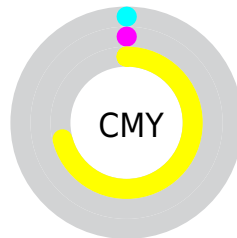

# Details

The CIELCh color **97, 83.111, 103.543** is a light color, and the websafe version is hex **FFFF33**. The color can be described as light washed yellow. A complement of this color would be **44, 104.653, 302.072**, and the grayscale version is **93, 0.011, 296.813**.

A 20% lighter version of the original color is **98, 59.517, 105.622**, and **77, 80.134, 104.110** is the 20% darker color. If you saturate the color by 10%, you get **97, 90.174, 103.010**, and if you desaturate by 10%, it is **97, 73.939, 104.243**.

# Distribution

- Red (100%)
- Green (100%)
- Blue (29%)

- Red (29%)
- Yellow (100%)
- Blue (29%)

- Cyan (0%)
- Magenta (0%)
- Yellow (71%)
- Black (0%)

- Cyan (0%)
- Magenta (0%)
- Yellow (71%)

# Brightness & Saturation Gradients

These gradients show how the CIELCh color 97, 83.111, 103.543 changes by changing the brightness by 10 percent. The first figure shows a shift by +10% for each color and the second figure -10%.