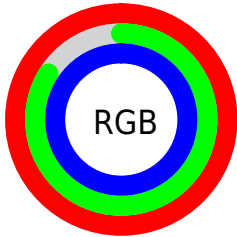

Distribution

- Red (100%)
- Green (84%)
- Blue (100%)