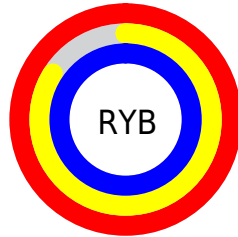

## Conversions Part 2

<b>Format</b>	<b>Color</b>
<b>R<sub>YB</sub></b>	254, 214, 254
Decimal	16701182
CIE <sub>Lab</sub>	90.00, 20.60, -14.27
CIE <sub>LCh</sub>	90, 25.059, 325.297
Yxy	76.3034, 0.3145, 0.2899
Android (android.graphics.Color)	4294891262 (0xFF FED6FE)
YUV	230.5200, 11.5756, 20.5920
Hunter-Lab	87.3518, 16.2989, -9.5092

# Details

The CIELCh color `90, 25.059, 325.297` is a light color, and the websafe version is hex `FFCCFF`. A complement of this color would be `96, 25.033, 143.463`, and the grayscale version is `91, 0.011, 296.813`.

A 20% lighter version of the original color is `100, 0.012, 296.813`, and `70, 25.012, 325.482` is the 20% darker color. If you saturate the color by 10%, you get `84, 41.011, 325.849`, and if you desaturate by 10%, it is `96, 9.088, 324.722`.

# Distribution

- Red (100%)
- Green (84%)
- Blue (100%)

- Red (100%)
- Yellow (84%)
- Blue (100%)

- Cyan (0%)
- Magenta (16%)
- Yellow (0%)
- Black (0%)

- Cyan (0%)
- Magenta (16%)
- Yellow (0%)