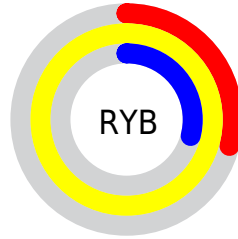

- Red (29%)
- Yellow (100%)
- Blue (29%)