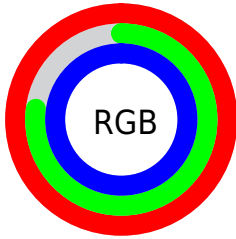

Distribution

- Red (100%)
- Green (77%)
- Blue (100%)