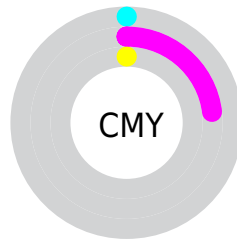

A 20% lighter version of the original color is **100, 1.250, 324.238**, and **66, 36.802, 325.966** is the 20% darker color. If you saturate the color by 10%, you get **80, 52.772, 326.245**, and if you desaturate by 10%, it is **92, 20.939, 325.153**.

# Distribution

- Red (100%)
- Green (77%)
- Blue (100%)

- Red (100%)
- Yellow (77%)
- Blue (100%)

- Cyan (0%)
- Magenta (23%)
- Yellow (0%)
- Black (0%)

- Cyan (0%)
- Magenta (23%)
- Yellow (0%)

# Brightness & Saturation Gradients

These gradients show how the CIELCh color 86, 37.005, 325.710 changes by changing the brightness by 10 percent. The first figure shows a shift by +10% for each color and the second figure -10%.