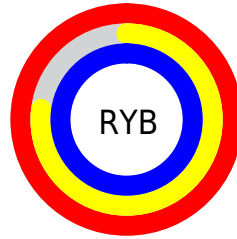

- Red (100%)
- Yellow (77%)
- Blue (100%)