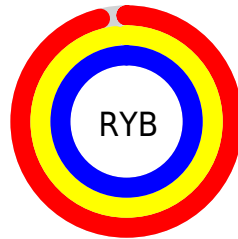

- Red (96%)
- Yellow (98%)
- Blue (100%)