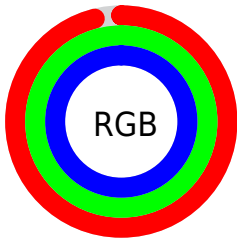

Distribution

- Red (96%)
- Green (100%)
- Blue (100%)