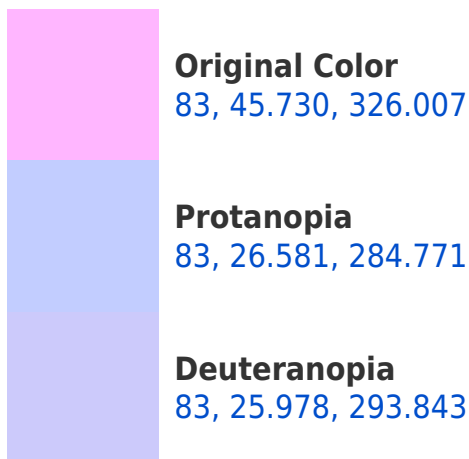

# Black Background

This preview shows how the CIELCh color 83, 46.349, 326.028 looks on a black background.

## **Background**

This preview shows how black text looks on a background with the CIELCh color 83, 46.349, 326.028.

This preview shows how white text looks on a background with the CIELCh color 83, 46.349, 326.028.

## Dichromacy

**Tritanopia**  
83, 22.648, 0.997

# Trichromacy

**Original Color**  
83, 45.730, 326.007

**Protanomaly**  
83, 31.502, 304.254

**Deuteranomaly**  
83, 31.774, 309.853

**Tritanomaly**  
83, 29.551, 342.099