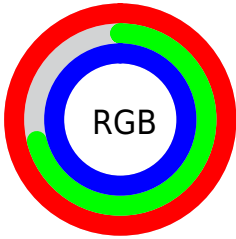

Distribution

- Red (100%)
- Green (71%)
- Blue (100%)