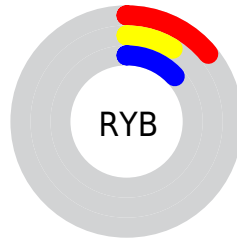

## Conversions Part 2

Format	Color
<a href="#">RYB</a>	<a href="#">36, 23, 34</a>
Decimal	<a href="#">2365218</a>
CIELab	<a href="#">10.00, 8.95, -5.03</a>
CIELCh	<a href="#">10, 10.272, 330.656</a>
Yxy	<a href="#">1.1260, 0.3239, 0.2706</a>
Android (android.graphics.Color)	<a href="#">4280555298 (0xFF241722)</a>
YUV	<a href="#">28.1410, 2.8885, 6.8923</a>
Hunter-Lab	<a href="#">10.6114, 4.1024, -1.9990</a>

# Details

The CIELCh color **10, 10.272, 330.656** is a dark color, and the websafe version is hex **000000**. A complement of this color would be **13, 10.244, 146.978**, and the grayscale version is **11, 0.003, 296.813**.

A 20% lighter version of the original color is **30, 10.083, 331.572**, and **0, 0.000, 0.000** is the 20% darker color. If you saturate the color by 10%, you get **9, 13.091, 331.147**, and if you desaturate by 10%, it is **11, 7.401, 330.170**.

# Distribution

- Red (14%)
- Green (9%)
- Blue (13%)

- Red (14%)
- Yellow (9%)
- Blue (13%)

- Cyan (0%)
- Magenta (36%)
- Yellow (6%)
- Black (86%)

- Cyan (86%)
- Magenta (91%)
- Yellow (87%)