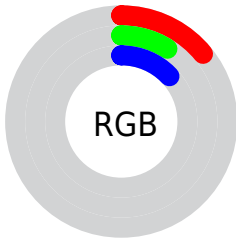

Distribution

- Red (14%)
- Green (9%)
- Blue (13%)