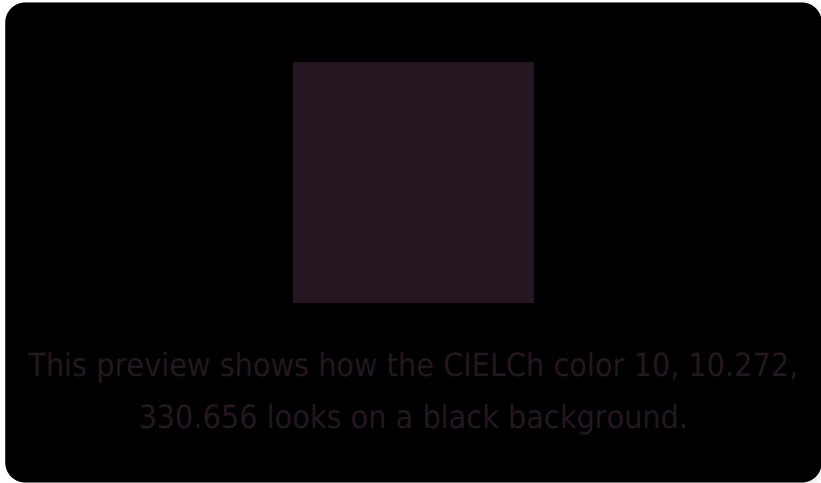

## White Background

This preview shows how the CIELCh color 10, 10.272, 330.656 looks on a white background.

# Black Background