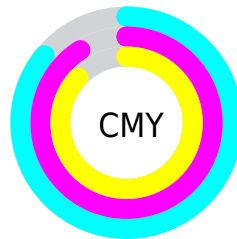

A 20% lighter version of the original color is **30, 10.083, 331.572**, and **0, 0.000, 0.000** is the 20% darker color. If you saturate the color by 10%, you get **9, 13.091, 331.147**, and if you desaturate by 10%, it is **11, 7.401, 330.170**.

# Distribution

- Red (14%)
- Green (9%)
- Blue (13%)

- Red (14%)
- Yellow (9%)
- Blue (13%)

- Cyan (0%)
- Magenta (36%)
- Yellow (6%)
- Black (86%)

- Cyan (86%)
- Magenta (91%)
- Yellow (87%)

# Brightness & Saturation Gradients

These gradients show how the CIELCh color 10, 10.272, 330.656 changes by changing the brightness by 10 percent. The first figure shows a shift by +10% for each color and the second figure -10%.