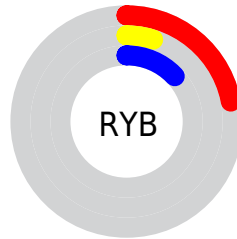

## Conversions Part 2

<b>Format</b>	<b>Color</b>
<b>R<sub>YB</sub></b>	57, 13, 34
Decimal	3738914
CIE <sub>Lab</sub>	11.00, 23.99, -2.77
CIE <sub>LCh</sub>	11, 24.152, 353.426
Yxy	1.2610, 0.4209, 0.2524
Android (android.graphics.Color)	4281928994 (0xFF390D22)
YUV	28.5500, 2.6868, 24.9506
Hunter-Lab	11.2295, 13.7798, -0.7588

# Details

The CIELCh color **11, 24.152, 353.426** is a dark color, and the websafe version is hex **330000**. A complement of this color would be **21, 22.711, 157.002**, and the grayscale version is **10, 0.003, 296.813**.

A 20% lighter version of the original color is **31, 24.167, 353.200**, and **0, 0.000, 0.000** is the 20% darker color. If you saturate the color by 10%, you get **10, 26.331, 355.393**, and if you desaturate by 10%, it is **12, 21.606, 351.712**.

# Distribution

-  Red (22%)
-  Green (5%)
-  Blue (13%)

-  Red (22%)
-  Yellow (5%)
-  Blue (13%)

-  Cyan (0%)
-  Magenta (77%)
-  Yellow (40%)
-  Black (78%)

-  Cyan (78%)
-  Magenta (95%)
-  Yellow (87%)