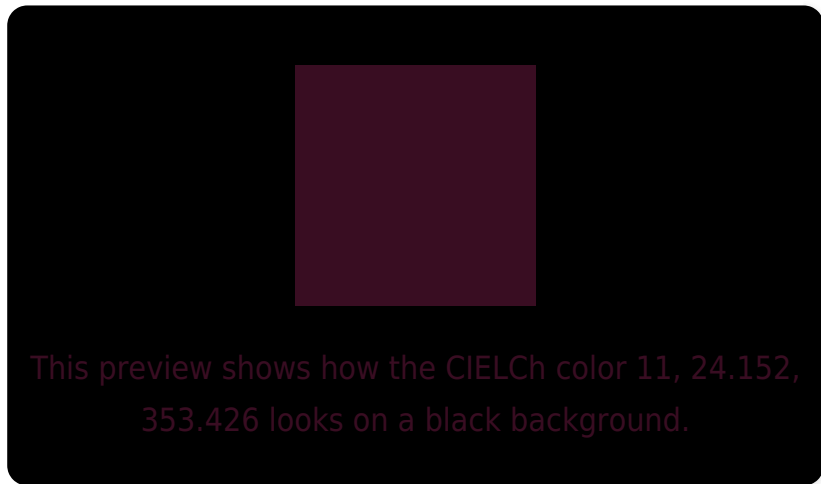

## White Background

This preview shows how the CIELCh color 11, 24.152, 353.426 looks on a white background.

# Black Background