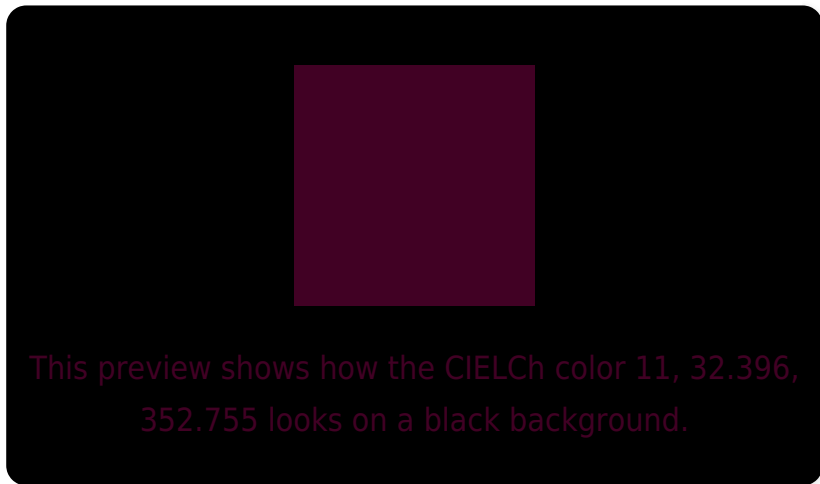

## White Background

This preview shows how the CIELCh color 11, 32.396, 352.755 looks on a white background.

# Black Background