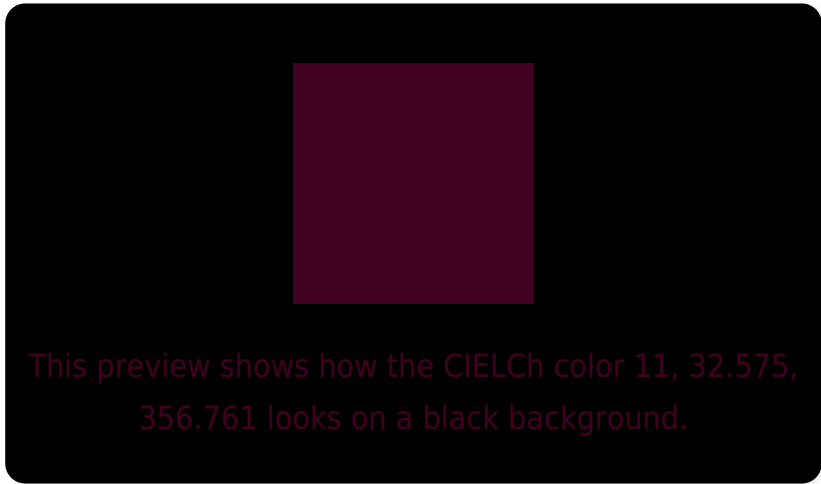

## White Background

This preview shows how the CIELCh color 11, 32.575, 356.761 looks on a white background.

## Color Contrast Check

Large Text (above 18pt) WCAG AA ✓ Pass

Any Text WCAG AA ✓ Pass

Large Text (above 18pt) WCAG AAA ✓ Pass

Any Text WCAG AAA ✓ Pass

# Black Background