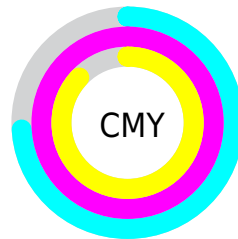

A 20% lighter version of the original color is **31, 32.955, 356.691**, and **0, 0.000, 0.000** is the 20% darker color. If you saturate the color by 10%, you get **11, 32.530, 356.796**, and if you desaturate by 10%, it is **12, 30.139, 354.947**.

# Distribution

- Red (26%)
- Green (0%)
- Blue (13%)

- Red (26%)
- Yellow (0%)
- Blue (13%)

- Cyan (0%)
- Magenta (100%)
- Yellow (50%)
- Black (74%)

- Cyan (74%)
- Magenta (100%)
- Yellow (87%)

# Brightness & Saturation Gradients

These gradients show how the CIELCh color 11, 32.575, 356.761 changes by changing the brightness by 10 percent. The first figure shows a shift by +10% for each color and the second figure -10%.