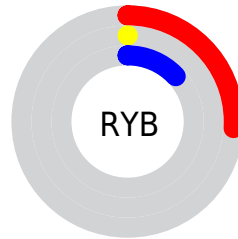

## Conversions Part 2

<b>Format</b>	<b>Color</b>
<a href="#">RYB</a>	<a href="#">66, 0, 33</a>
Decimal	<a href="#">4325409</a>
CIELab	<a href="#">11.00, 32.52, -1.84</a>
CIELCh	<a href="#">11, 32.575, 356.761</a>
Yxy	<a href="#">1.2610, 0.4724, 0.2373</a>
Android (android.graphics.Color)	<a href="#">4282515489 (0xFF420021)</a>
YUV	<a href="#">23.4960, 4.6855, 37.2760</a>
Hunter-Lab	<a href="#">11.2295, 20.2520, -0.2831</a>

# Details

The CIELCh color **11, 32.575, 356.761** is a dark color, and the websafe version is hex **660033**. A complement of this color would be **24, 31.717, 152.199**, and the grayscale version is **8, 0.002, 296.812**.

A 20% lighter version of the original color is **31, 32.955, 356.691**, and **0, 0.000, 0.000** is the 20% darker color. If you saturate the color by 10%, you get **11, 32.530, 356.796**, and if you desaturate by 10%, it is **12, 30.139, 354.947**.

# Distribution

- Red (26%)
- Green (0%)
- Blue (13%)

- Red (26%)
- Yellow (0%)
- Blue (13%)

- Cyan (0%)
- Magenta (100%)
- Yellow (50%)
- Black (74%)

- Cyan (74%)
- Magenta (100%)
- Yellow (87%)