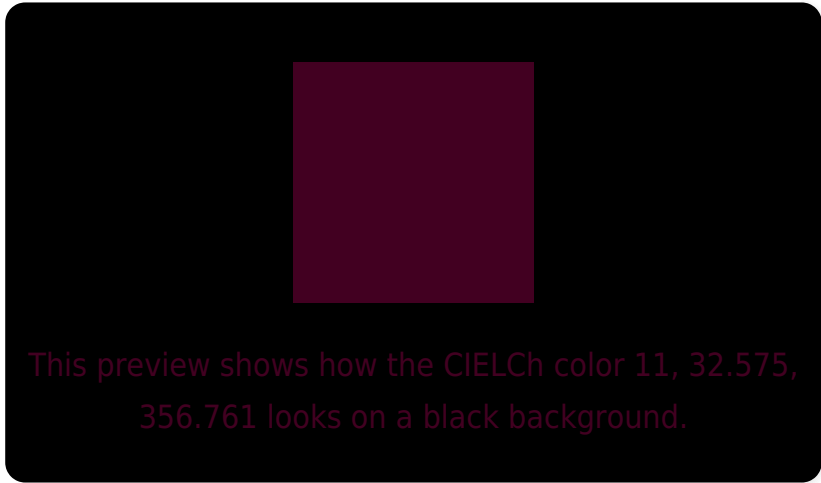

## White Background

This preview shows how the CIELCh color 11, 32.575, 356.761 looks on a white background.

## Color Contrast Check

Large Text (above 18pt) WCAG AA ✓ Pass

Any Text WCAG AA ✓ Pass

Large Text (above 18pt) WCAG AAA ✓ Pass

Any Text WCAG AAA ✓ Pass

# Black Background