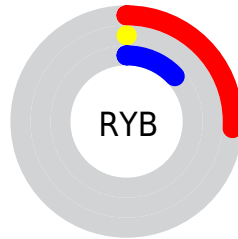

## Conversions Part 2

<b>Format</b>	<b>Color</b>
<a href="#">RYB</a>	<a href="#">66, 0, 33</a>
Decimal	<a href="#">4325409</a>
CIELab	<a href="#">11.00, 32.52, -1.84</a>
CIELCh	<a href="#">11, 32.575, 356.761</a>
Yxy	<a href="#">1.2610, 0.4724, 0.2373</a>
Android (android.graphics.Color)	<a href="#">4282515489 (0xFF420021)</a>
YUV	<a href="#">23.4960, 4.6855, 37.2760</a>
Hunter-Lab	<a href="#">11.2295, 20.2520, -0.2831</a>

# Details

The CIELCh color **11, 32.575, 356.761** is a dark color, and the websafe version is hex **660033**. A complement of this color would be **24, 31.717, 152.199**, and the grayscale version is **8, 0.002, 296.812**.

A 20% lighter version of the original color is **31, 32.955, 356.691**, and **0, 0.000, 0.000** is the 20% darker color. If you saturate the color by 10%, you get **11, 32.530, 356.796**, and if you desaturate by 10%, it is **12, 30.139, 354.947**.

# Distribution

- Red (26%)
- Green (0%)
- Blue (13%)

- Red (26%)
- Yellow (0%)
- Blue (13%)

- Cyan (0%)
- Magenta (100%)
- Yellow (50%)
- Black (74%)

- Cyan (74%)
- Magenta (100%)
- Yellow (87%)