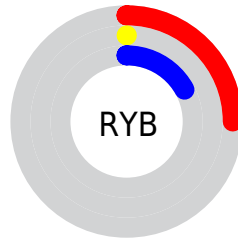

- Red (25%)
- Yellow (0%)
- Blue (17%)