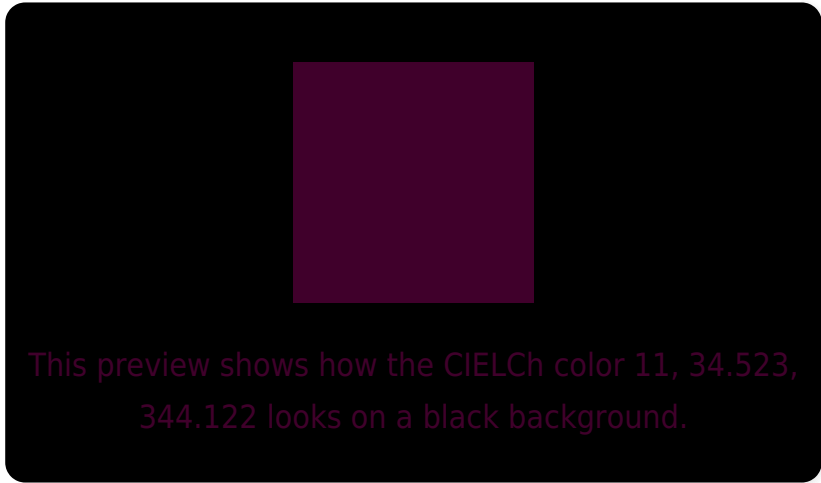

## White Background

This preview shows how the CIELCh color 11, 34.523, 344.122 looks on a white background.

# Black Background