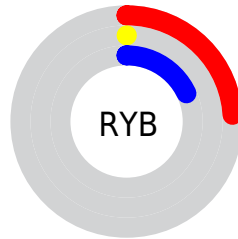

## Conversions Part 2

<b>Format</b>	<b>Color</b>
<a href="#">RYB</a>	<a href="#">62, 1, 47</a>
Decimal	<a href="#">4063535</a>
CIELab	<a href="#">11.00, 32.83, -12.59</a>
CIELCh	<a href="#">11, 35.166, 339.016</a>
Yxy	<a href="#">1.2610, 0.3826, 0.1910</a>
Android (android.graphics.Color)	<a href="#">4282253615 (0xFF3E012F)</a>
YUV	<a href="#">24.4830, 11.1009, 32.9024</a>
Hunter-Lab	<a href="#">11.2295, 20.5025, -7.0071</a>

# Details

The CIELCh color **11, 35.166, 339.016** is a dark color, and the websafe version is hex **330033**. A complement of this color would be **22, 37.065, 142.530**, and the grayscale version is **9, 0.002, 296.813**.

A 20% lighter version of the original color is **31, 35.054, 338.888**, and **0, 0.000, 0.000** is the 20% darker color. If you saturate the color by 10%, you get **11, 35.650, 339.149**, and if you desaturate by 10%, it is **12, 32.717, 338.229**.

# Distribution

- Red (24%)
- Green (0%)
- Blue (18%)

- Red (24%)
- Yellow (0%)
- Blue (18%)

- Cyan (0%)
- Magenta (98%)
- Yellow (24%)
- Black (76%)

- Cyan (76%)
- Magenta (100%)
- Yellow (82%)