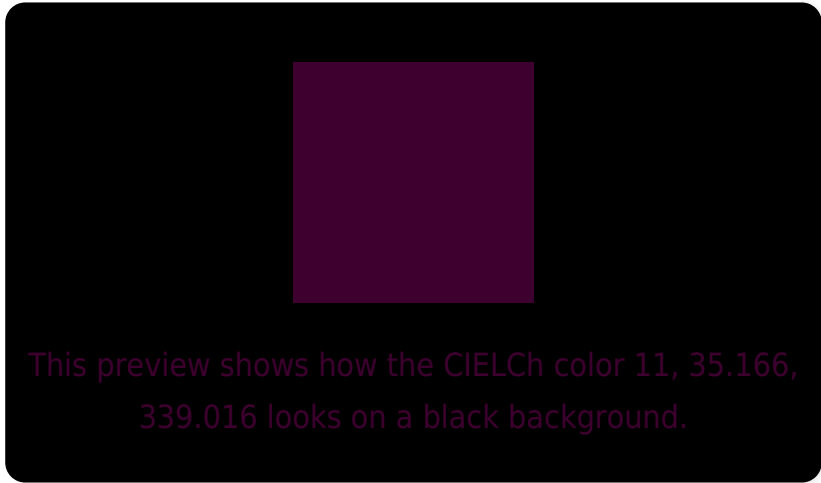

## White Background

This preview shows how the CIELCh color 11, 35.166, 339.016 looks on a white background.

## Color Contrast Check

Large Text (above 18pt) WCAG AA ✓ Pass

Any Text WCAG AA ✓ Pass

Large Text (above 18pt) WCAG AAA ✓ Pass

Any Text WCAG AAA ✓ Pass

# Black Background