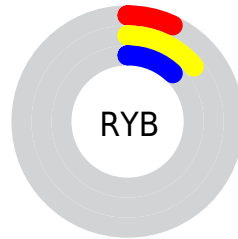

# Details

The CIELCh color **12, 14.273, 135.189** is a dark color, and the websafe version is hex **003333**. A complement of this color would be **7, 14.722, 317.877**, and the grayscale version is **11, 0.003, 296.813**.

A 20% lighter version of the original color is **32, 14.104, 134.679**, and **0, 0.000, 0.000** is the 20% darker color. If you saturate the color by 10%, you get **12, 16.596, 135.877**, and if you desaturate by 10%, it is **12, 11.694, 134.918**.

# Distribution

Red (9%)

Green (14%)

Blue (7%)

Red (7%)

Yellow (14%)

Blue (12%)

Cyan (37%)