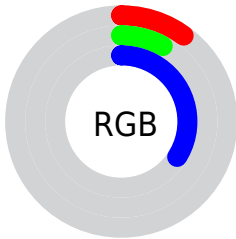

Distribution

- Red (10%)
- Green (8%)
- Blue (34%)