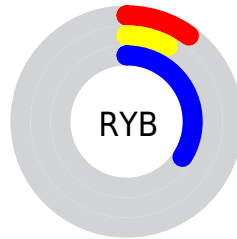

## Conversions Part 2

<b>Format</b>	<b>Color</b>
<b>RYB</b>	25, 21, 86
Decimal	1643862
CIELab	12.00, 24.70, -38.60
CIElCh	12, 45.826, 302.621
Yxy	1.4064, 0.1845, 0.1110
Android (android.graphics.Color)	4279833942 (0xFF191556)
YUV	29.6060, 27.8022, -4.0395
Hunter-Lab	11.8591, 14.4231, -36.3111

# Details

The CIELCh color **12, 45.826, 302.621** is a dark color, and the websafe version is hex **000033**. A complement of this color would be **35, 36.930, 107.056**, and the grayscale version is **11, 0.003, 296.813**.

A 20% lighter version of the original color is **32, 46.253, 302.711**, and **2, 23.618, 291.153** is the 20% darker color. If you saturate the color by 10%, you get **9, 51.789, 304.241**, and if you desaturate by 10%, it is **15, 39.386, 300.885**.

# Distribution

-  Red (10%)
-  Green (8%)
-  Blue (34%)

-  Red (10%)
-  Yellow (8%)
-  Blue (34%)

-  Cyan (71%)
-  Magenta (76%)
-  Yellow (0%)
-  Black (66%)

-  Cyan (90%)
-  Magenta (92%)
-  Yellow (66%)