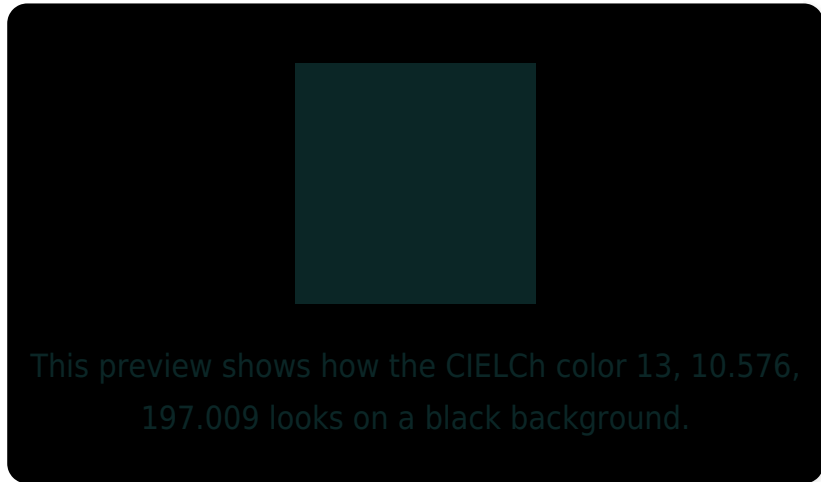

Black Background

Color Contrast Check

Large Text (above 18pt) WCAG AA × Fail

Any Text WCAG AA × Fail

Large Text (above 18pt) WCAG AAA × Fail

Any Text WCAG AAA × Fail

If you want to check with other color combinations, try the [Color Contrast Checker](#).