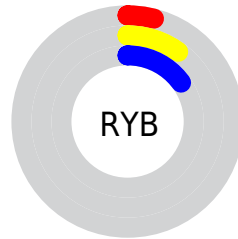

- Red (4%)
- Yellow (10%)
- Blue (15%)