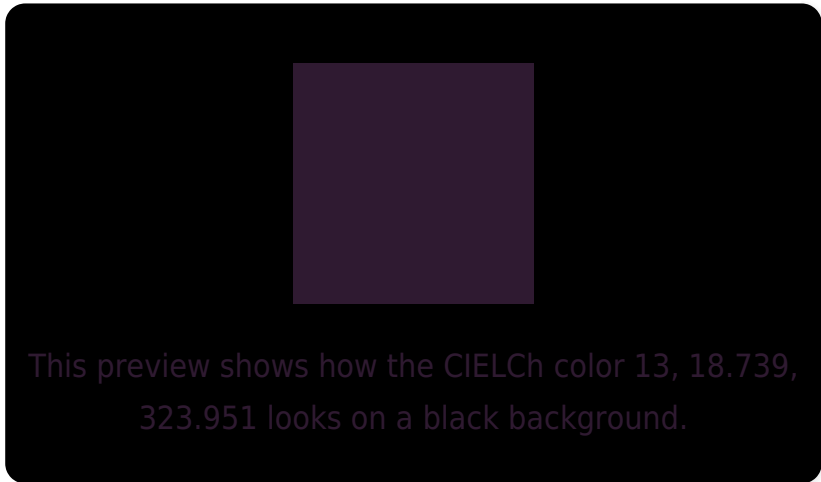

## White Background

This preview shows how the CIELCh color 13, 18.739, 323.951 looks on a white background.

# Black Background