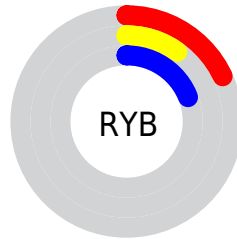

## Conversions Part 2

<b>Format</b>	<b>Color</b>
<b>R<sub>YB</sub></b>	47, 26, 49
Decimal	3086897
CIE <sub>Lab</sub>	13.00, 15.15, -11.03
CIE <sub>LCh</sub>	13, 18.739, 323.951
Yxy	1.5625, 0.3101, 0.2315
Android (android.graphics.Color)	4281276977 (0xFF2F1A31)
YUV	34.9010, 6.9508, 10.6108
Hunter-Lab	12.5000, 8.0162, -5.9230

# Details

The CIELCh color **13, 18.739, 323.951** is a dark color, and the websafe version is hex **330033**. A complement of this color would be **18, 18.640, 139.527**, and the grayscale version is **14, 0.003, 296.813**.

A 20% lighter version of the original color is **33, 18.574, 324.633**, and **0, 0.000, 0.000** is the 20% darker color. If you saturate the color by 10%, you get **12, 22.505, 324.297**, and if you desaturate by 10%, it is **14, 14.812, 323.572**.

# Distribution

- Red (18%)
- Green (10%)
- Blue (19%)

- Red (18%)
- Yellow (10%)
- Blue (19%)

- Cyan (4%)
- Magenta (47%)
- Yellow (0%)
- Black (81%)

- Cyan (82%)
- Magenta (90%)
- Yellow (81%)