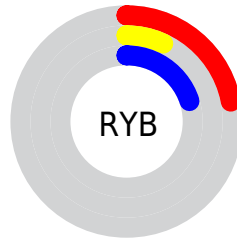

## Conversions Part 2

<b>Format</b>	<b>Color</b>
<b>R<sub>YB</sub></b>	56, 19, 50
Decimal	3674930
CIE <sub>Lab</sub>	13.00, 23.18, -11.90
CIE <sub>LCh</sub>	13, 26.055, 332.816
Yxy	1.5625, 0.3405, 0.2151
Android (android.graphics.Color)	4281865010 (0xFF381332)
YUV	33.5970, 8.0867, 19.6474
Hunter-Lab	12.5000, 13.4514, -6.5637

# Details

The CIELCh color **13, 26.055, 332.816** is a dark color, and the websafe version is hex **330033**. A complement of this color would be **20, 26.308, 144.087**, and the grayscale version is **13, 0.003, 296.813**.

A 20% lighter version of the original color is **33, 25.680, 332.876**, and **0, 0.000, 0.000** is the 20% darker color. If you saturate the color by 10%, you get **12, 29.097, 333.389**, and if you desaturate by 10%, it is **14, 22.561, 332.251**.

# Distribution

- Red (22%)
- Green (7%)
- Blue (20%)

- Red (22%)
- Yellow (7%)
- Blue (20%)

- Cyan (0%)
- Magenta (66%)
- Yellow (11%)
- Black (78%)

- Cyan (78%)
- Magenta (92%)
- Yellow (80%)