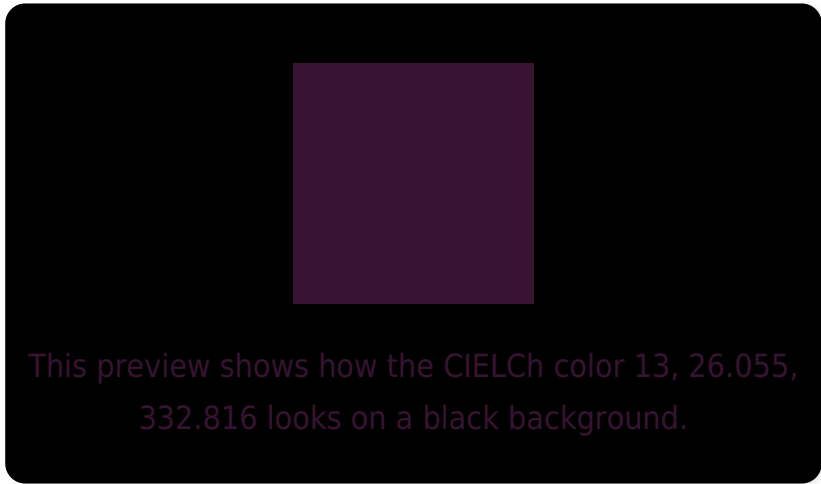

## White Background

This preview shows how the CIE LCh color 13, 26.055, 332.816 looks on a white background.

# Black Background