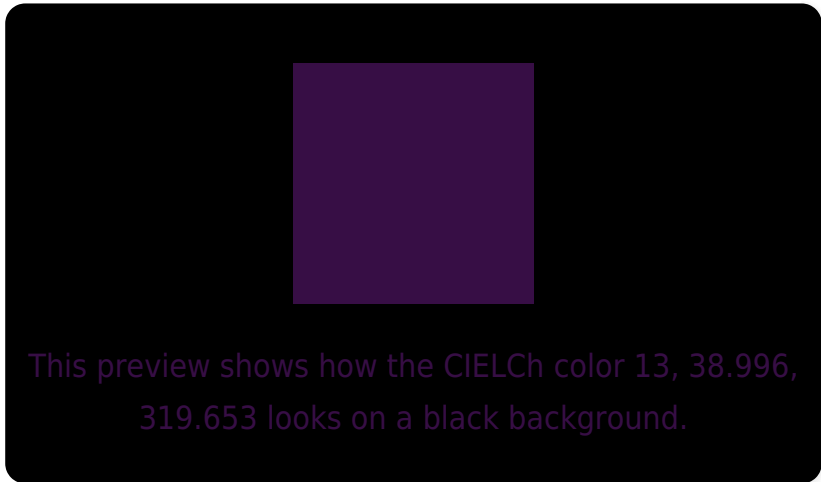

## White Background

This preview shows how the CIELCh color 13, 38.996, 319.653 looks on a white background.

# Black Background