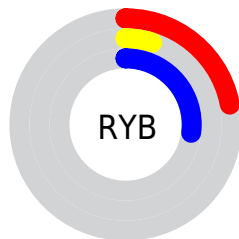

## Conversions Part 2

<b>Format</b>	<b>Color</b>
<b>R<sub>YB</sub></b>	55, 14, 69
Decimal	3608133
CIE <sub>Lab</sub>	13.00, 29.72, -25.25
CIE <sub>LCh</sub>	13, 38.996, 319.653
Yxy	1.5625, 0.2767, 0.1535
Android (android.graphics.Color)	4281798213 (0xFF370E45)
YUV	32.5290, 17.9802, 19.7071
Hunter-Lab	12.5000, 18.3410, -18.7544

# Details

The CIELCh color **13, 38.996, 319.653** is a dark color, and the websafe version is hex **330033**. A complement of this color would be **25, 37.807, 133.448**, and the grayscale version is **12, 0.003, 296.813**.

A 20% lighter version of the original color is **33, 39.350, 319.532**, and **1, 12.512, 288.908** is the 20% darker color. If you saturate the color by 10%, you get **12, 42.393, 319.638**, and if you desaturate by 10%, it is **15, 34.969, 319.544**.

# Distribution

- Red (22%)
- Green (5%)
- Blue (27%)

- Red (22%)
- Yellow (5%)
- Blue (27%)

- Cyan (20%)
- Magenta (80%)
- Yellow (0%)
- Black (73%)

- Cyan (78%)
- Magenta (94%)
- Yellow (73%)