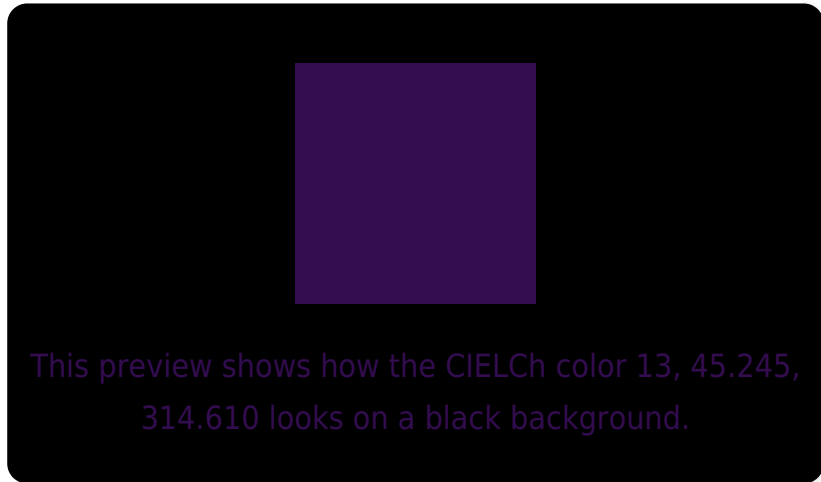

## White Background

This preview shows how the CIELCh color 13, 45.245, 314.610 looks on a white background.

# Black Background