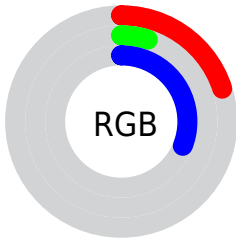

Distribution

- Red (20%)
- Green (5%)
- Blue (31%)