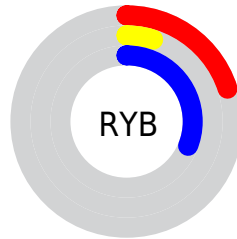

## Conversions Part 2

<b>Format</b>	<b>Color</b>
<b>R<sub>YB</sub></b>	51, 13, 79
Decimal	3345743
CIE <sub>Lab</sub>	13.00, 31.77, -32.21
CIE <sub>LCh</sub>	13, 45.245, 314.610
Yxy	1.5625, 0.2431, 0.1296
Android (android.graphics.Color)	4281535823 (0xFF330D4F)
YUV	31.8860, 23.2272, 16.7630
Hunter-Lab	12.5000, 19.9642, -27.1188

# Details

The CIELCh color **13, 45.245, 314.610** is a dark color, and the websafe version is hex **330033**. A complement of this color would be **30, 41.503, 128.842**, and the grayscale version is **12, 0.003, 296.813**.

A 20% lighter version of the original color is **33, 45.050, 314.578**, and **1, 18.939, 290.296** is the 20% darker color. If you saturate the color by 10%, you get **11, 49.214, 314.601**, and if you desaturate by 10%, it is **15, 40.699, 314.504**.

# Distribution

-  Red (20%)
-  Green (5%)
-  Blue (31%)

-  Red (20%)
-  Yellow (5%)
-  Blue (31%)

-  Cyan (35%)
-  Magenta (83%)
-  Yellow (0%)
-  Black (69%)

-  Cyan (80%)
-  Magenta (95%)
-  Yellow (69%)