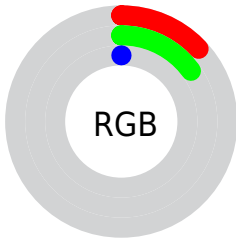

Distribution

Red (13%)

Green (15%)

Blue (0%)