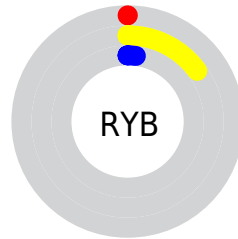

## Conversions Part 2

<b>Format</b>	<b>Color</b>
<a href="#">RYB</a>	<a href="#">0, 38, 5</a>
Decimal	<a href="#">2172416</a>
CIELab	<a href="#">14.00, -8.61, 20.21</a>
CIELCh	<a href="#">14, 21.969, 113.076</a>
Yxy	<a href="#">1.7298, 0.4002, 0.5177</a>
Android (android.graphics.Color)	<a href="#">4280362496 (0xFF212600)</a>
YUV	<a href="#">32.1730, -15.8613, 0.7253</a>
Hunter-Lab	<a href="#">13.1521, -4.8698, 7.9689</a>

# Details

The CIELCh color **14, 21.969, 113.076** is a dark color, and the websafe version is hex **333300**. A complement of this color would be **2, 23.473, 295.893**, and the grayscale version is **13, 0.003, 296.813**.

A 20% lighter version of the original color is **34, 22.168, 113.853**, and **0, 0.000, 0.000** is the 20% darker color. If you saturate the color by 10%, you get **14, 22.130, 113.102**, and if you desaturate by 10%, it is **14, 20.388, 112.839**.

# Distribution

Red (13%)

Green (15%)

Blue (0%)

Red (0%)

Yellow (15%)

Blue (2%)

Cyan (13%)