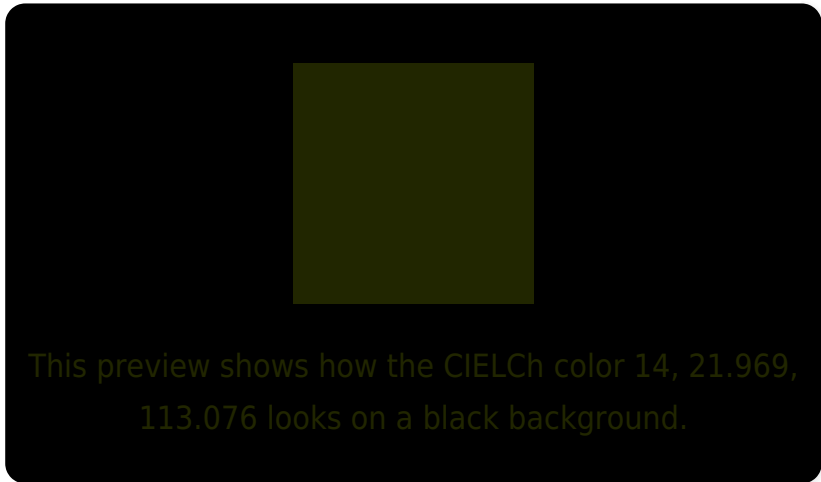

## White Background

This preview shows how the CIELCh color 14, 21.969, 113.076 looks on a white background.

# Black Background