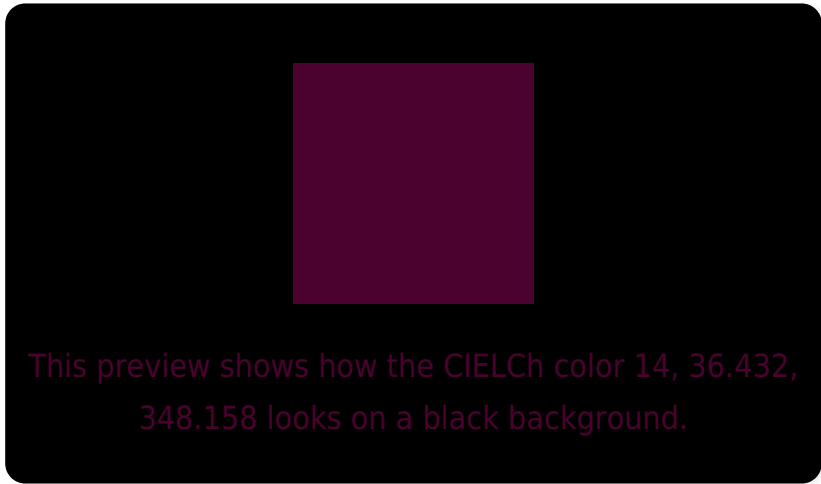

## White Background

This preview shows how the CIELCh color 14, 36.432, 348.158 looks on a white background.

## Color Contrast Check

Large Text (above 18pt) WCAG AA ✓ Pass

Any Text WCAG AA ✓ Pass

Large Text (above 18pt) WCAG AAA ✓ Pass

Any Text WCAG AAA ✓ Pass

# Black Background