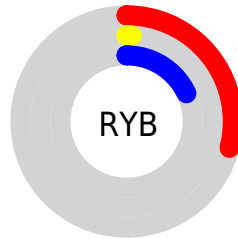

- Red (29%)
- Yellow (1%)
- Blue (18%)