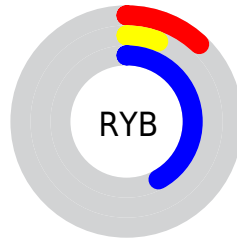

## Conversions Part 2

<b>Format</b>	<b>Color</b>
<b>R<sub>YB</sub></b>	<b>31, 16, 107</b>
Decimal	2035819
CIE <sub>Lab</sub>	14.00, 35.66, -49.44
CIE <sub>LCh</sub>	14, 60.957, 305.806
Yxy	1.7298, 0.1775, 0.0899
Android (android.graphics.Color)	4280225899 (0xFF1F106B)
YUV	30.8590, 37.5375, 0.1237
Hunter-Lab	13.1521, 23.3188, -54.3103

# Details

The CIELCh color **14, 60.957, 305.806** is a dark color, and the websafe version is hex **330066**. A complement of this color would be **43, 47.914, 112.083**, and the grayscale version is **12, 0.003, 296.813**.

A 20% lighter version of the original color is **34, 60.382, 305.679**, and **3, 39.369, 299.508** is the 20% darker color. If you saturate the color by 10%, you get **12, 66.572, 306.700**, and if you desaturate by 10%, it is **17, 54.172, 304.662**.

# Distribution

-  Red (12%)
-  Green (6%)
-  Blue (42%)

-  Red (12%)
-  Yellow (6%)
-  Blue (42%)

-  Cyan (71%)
-  Magenta (85%)
-  Yellow (0%)
-  Black (58%)

-  Cyan (88%)
-  Magenta (94%)
-  Yellow (58%)