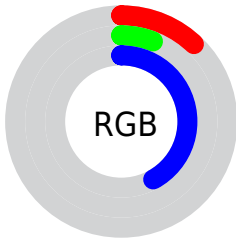

Distribution

- Red (12%)
- Green (6%)
- Blue (42%)