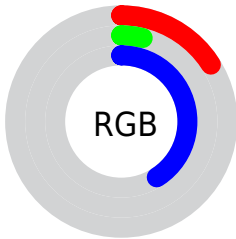

Distribution

- Red (16%)
- Green (4%)
- Blue (41%)