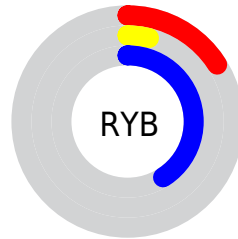

## Conversions Part 2

<b>Format</b>	<b>Color</b>
<b>R<sub>YB</sub></b>	41, 11, 105
Decimal	2689897
CIE <sub>Lab</sub>	14.00, 38.33, -48.02
CIE <sub>LCh</sub>	14, 61.443, 308.599
Yxy	1.7298, 0.1904, 0.0919
Android (android.graphics.Color)	4280879977 (0xFF290B69)
YUV	30.6860, 36.6368, 9.0454
Hunter-Lab	13.1521, 25.6049, -51.6790

# Details

The CIELCh color **14, 61.443, 308.599** is a dark color, and the websafe version is hex **330066**. A complement of this color would be **41, 50.186, 119.570**, and the grayscale version is **11, 0.003, 296.813**.

A 20% lighter version of the original color is **34, 61.124, 308.689**, and **3, 37.727, 298.710** is the 20% darker color. If you saturate the color by 10%, you get **12, 66.700, 309.059**, and if you desaturate by 10%, it is **17, 55.736, 308.166**.

# Distribution

-  Red (16%)
-  Green (4%)
-  Blue (41%)

-  Red (16%)
-  Yellow (4%)
-  Blue (41%)

-  Cyan (61%)
-  Magenta (90%)
-  Yellow (0%)
-  Black (59%)

-  Cyan (84%)
-  Magenta (96%)
-  Yellow (59%)