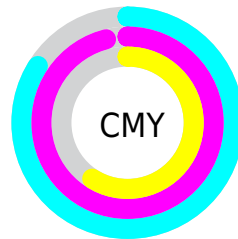

A 20% lighter version of the original color is **34, 61.124, 308.689**, and **3, 37.727, 298.710** is the 20% darker color. If you saturate the color by 10%, you get **12, 66.700, 309.059**, and if you desaturate by 10%, it is **17, 55.736, 308.166**.

# Distribution

-  Red (16%)
-  Green (4%)
-  Blue (41%)

-  Red (16%)
-  Yellow (4%)
-  Blue (41%)

-  Cyan (61%)
-  Magenta (90%)
-  Yellow (0%)
-  Black (59%)

-  Cyan (84%)
-  Magenta (96%)
-  Yellow (59%)

# Brightness & Saturation Gradients

These gradients show how the CIELCh color 14, 61.443, 308.599 changes by changing the brightness by 10 percent. The first figure shows a shift by +10% for each color and the second figure -10%.