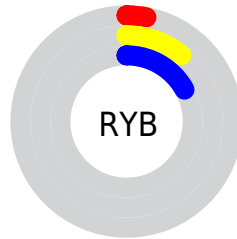

- Red (3%)
- Yellow (11%)
- Blue (17%)