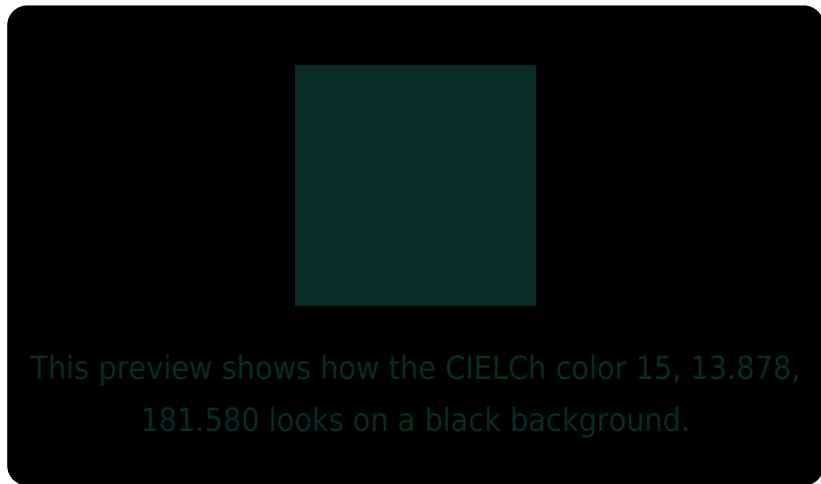

## White Background

This preview shows how the CIELCh color 15, 13.878, 181.580 looks on a white background.

# Black Background