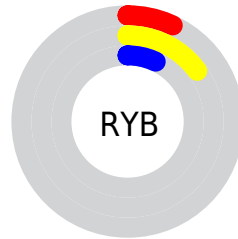

## Conversions Part 2

<b>Format</b>	<b>Color</b>
<b>R<sub>Y</sub>B</b>	18, 39, 18
Decimal	2565906
CIE Lab	15.00, -4.00, 13.78
CIE LCh	15, 14.352, 106.203
Yxy	1.9086, 0.3756, 0.4329
Android (android.graphics.Color)	4280755986 (0xFF272712)
YUV	36.6060, -9.1728, 2.0995
Hunter-Lab	13.8151, -2.7828, 6.0460

# Details

The CIELCh color **15, 14.352, 106.203** is a dark color, and the websafe version is hex **333333**. A complement of this color would be **6, 15.668, 294.459**, and the grayscale version is **14, 0.003, 296.813**.

A 20% lighter version of the original color is **35, 14.782, 105.839**, and **0, 0.000, 0.000** is the 20% darker color. If you saturate the color by 10%, you get **15, 16.470, 105.830**, and if you desaturate by 10%, it is **15, 11.861, 106.849**.

# Distribution

Red (15%)

Green (15%)

Blue (7%)

Red (7%)

Yellow (15%)

Blue (7%)

Cyan (0%)