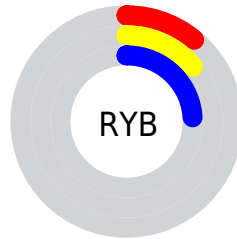

## Conversions Part 2

Format	Color
<a href="#">RYB</a>	<a href="#">29, 35, 61</a>
Decimal	<a href="#">1910077</a>
CIELab	<a href="#">15.00, 4.37, -16.49</a>
CIELCh	<a href="#">15, 17.058, 284.827</a>
Yxy	<a href="#">1.9086, 0.2333, 0.2229</a>
Android (android.graphics.Color)	<a href="#">4280100157 (0xFF1D253D)</a>
YUV	<a href="#">37.3440, 11.6624, -7.3177</a>
Hunter-Lab	<a href="#">13.8151, 1.6351, -10.3115</a>

# Details

The CIELCh color **15, 17.058, 284.827** is a dark color, and the websafe version is hex **333333**. A complement of this color would be **22, 16.396, 91.538**, and the grayscale version is **15, 0.003, 296.813**.

A 20% lighter version of the original color is **35, 17.553, 285.858**, and **1, 7.635, 288.097** is the 20% darker color. If you saturate the color by 10%, you get **13, 20.561, 286.964**, and if you desaturate by 10%, it is **17, 13.648, 282.942**.

# Distribution

-  Red (11%)
-  Green (15%)
-  Blue (24%)

-  Red (11%)
-  Yellow (14%)
-  Blue (24%)

-  Cyan (53%)
-  Magenta (39%)
-  Yellow (0%)
-  Black (76%)

-  Cyan (89%)
-  Magenta (86%)
-  Yellow (76%)